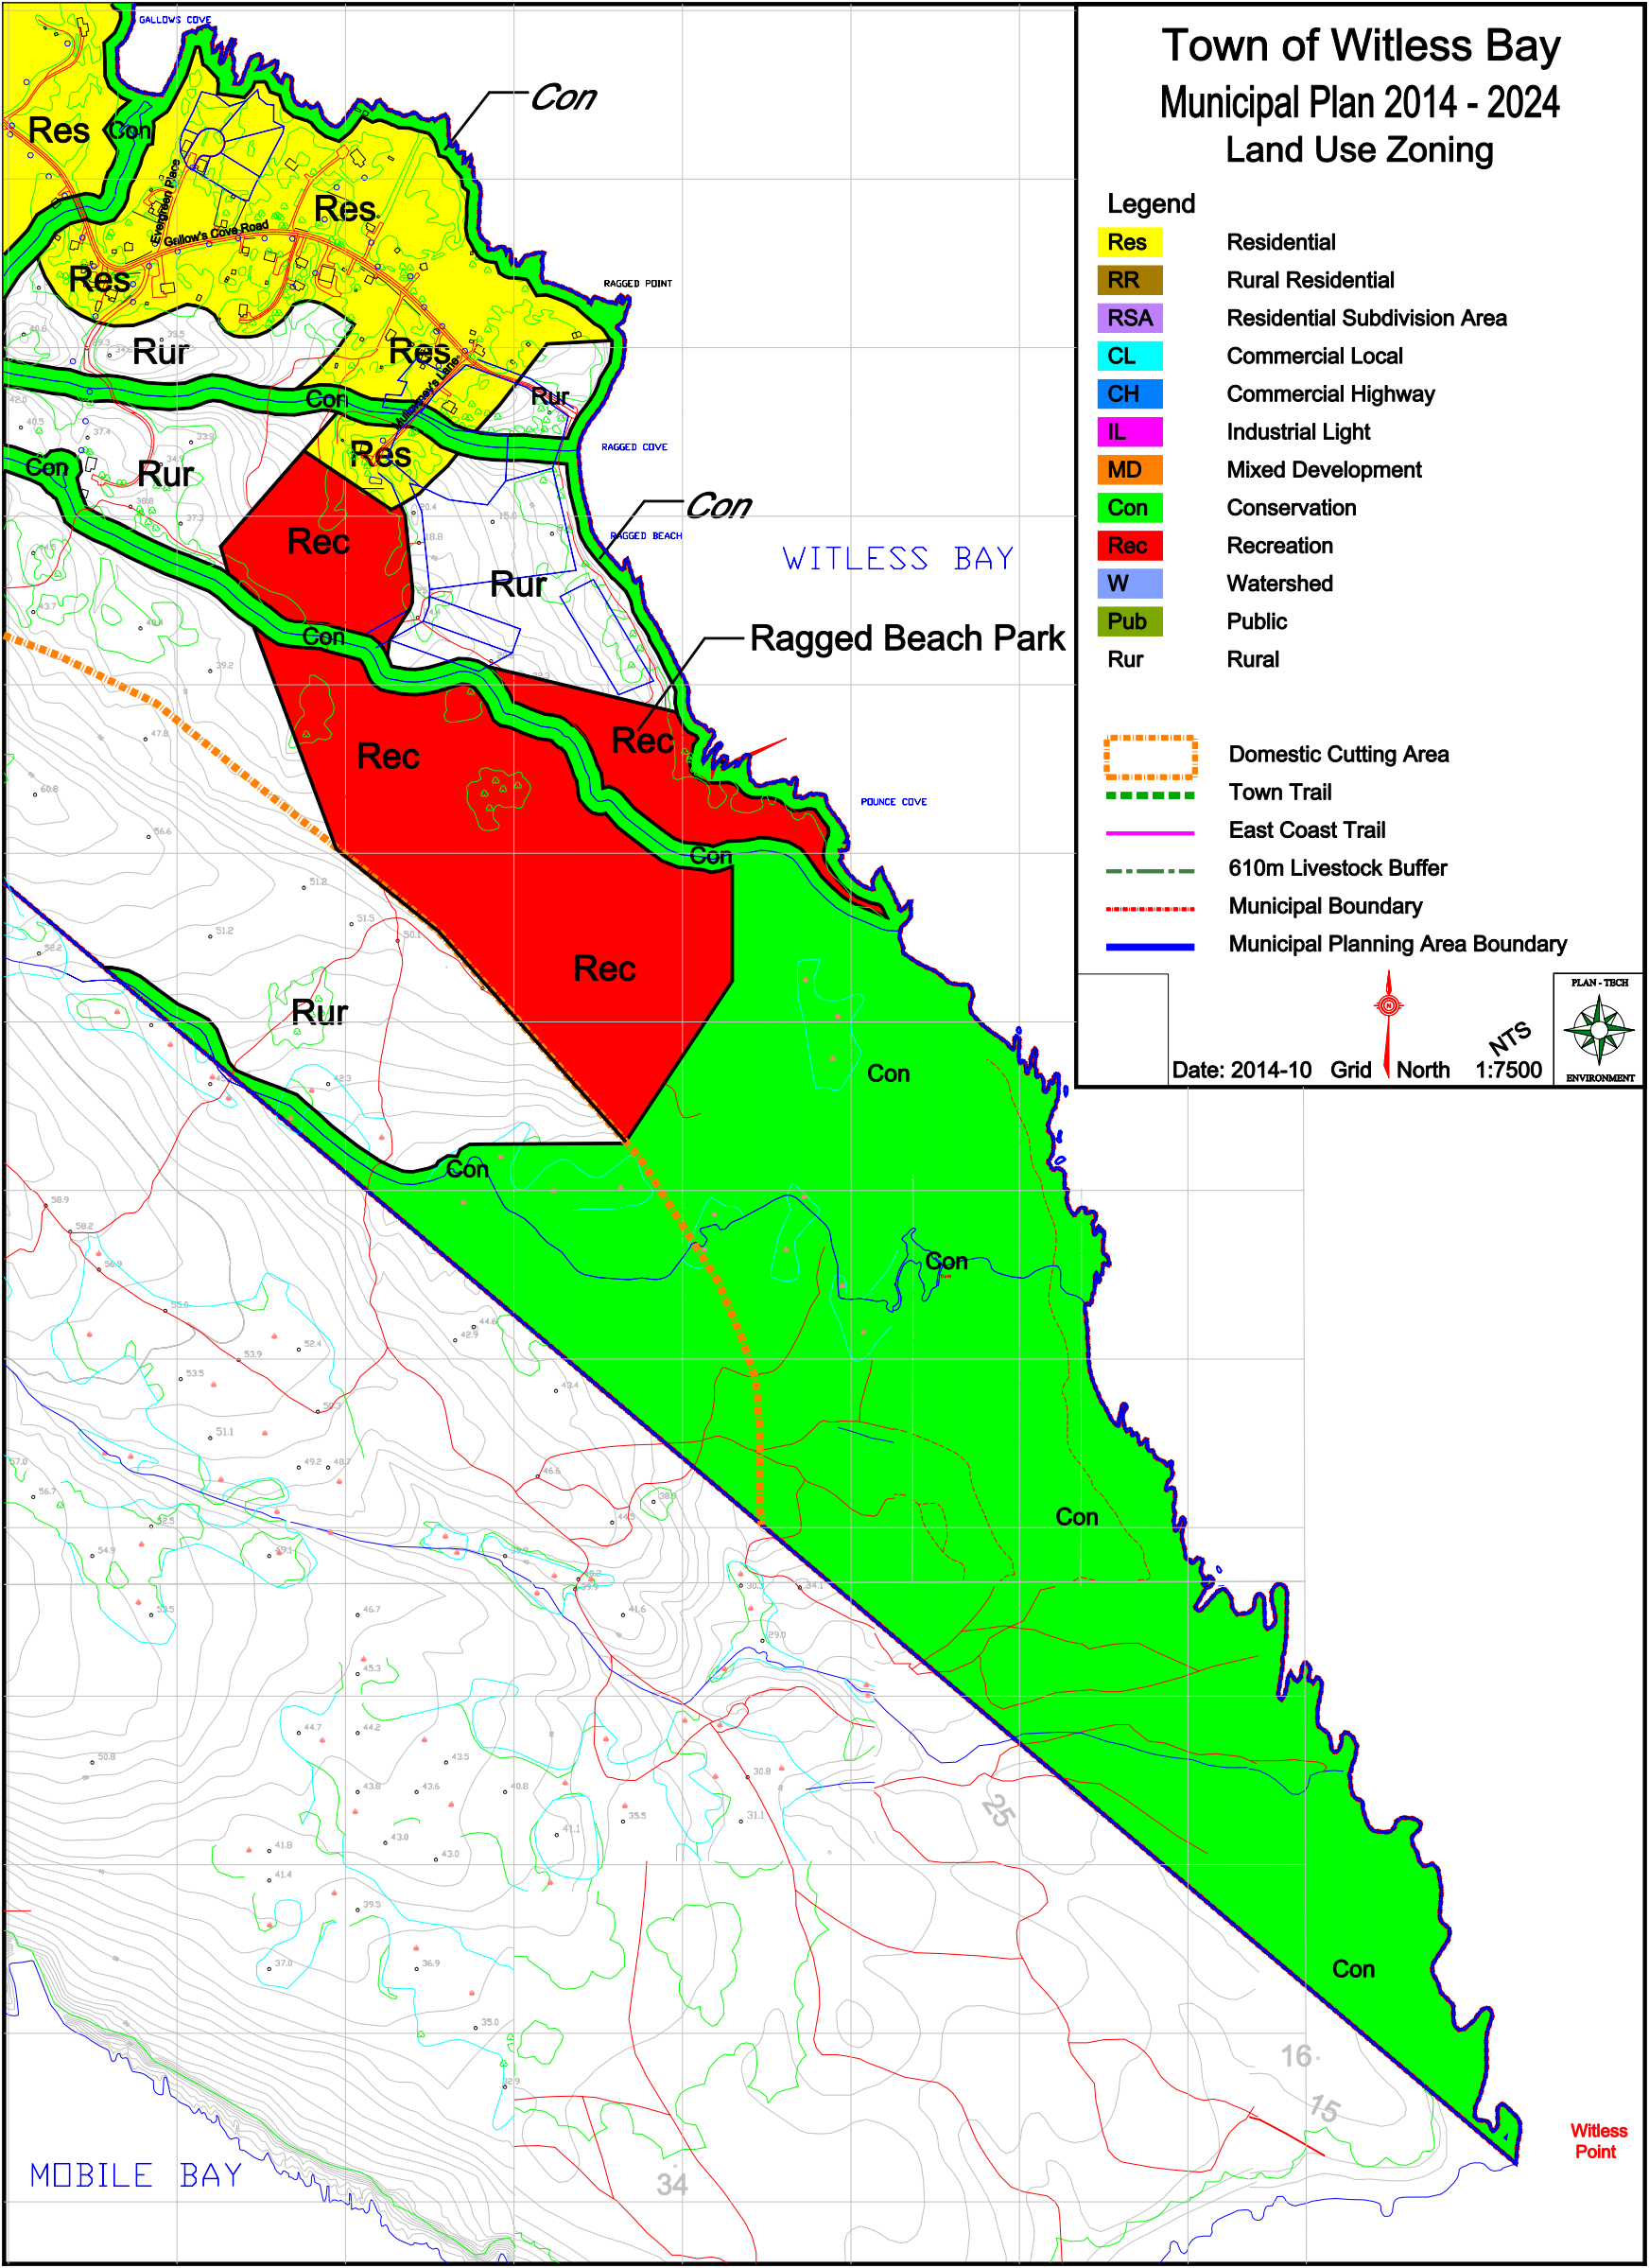

Town of Witless Bay Municipal Plan 2014 - 2024 Land Use Zoning

Legend

	Res	Residential
	RR	Rural Residential
	RSA	Residential Subdivision Area
	CL	Commercial Local
	CH	Commercial Highway
	IL	Industrial Light
	MD	Mixed Development
	Con	Conservation
	Rec	Recreation
	W	Watershed
	Pub	Public
	Rur	Rural

	Domestic Cutting Area
	Town Trail
	East Coast Trail
	610m Livestock Buffer
	Municipal Boundary
	Municipal Planning Area Boundary

Date: 2014-10 Grid North 1:7500

Witless Point